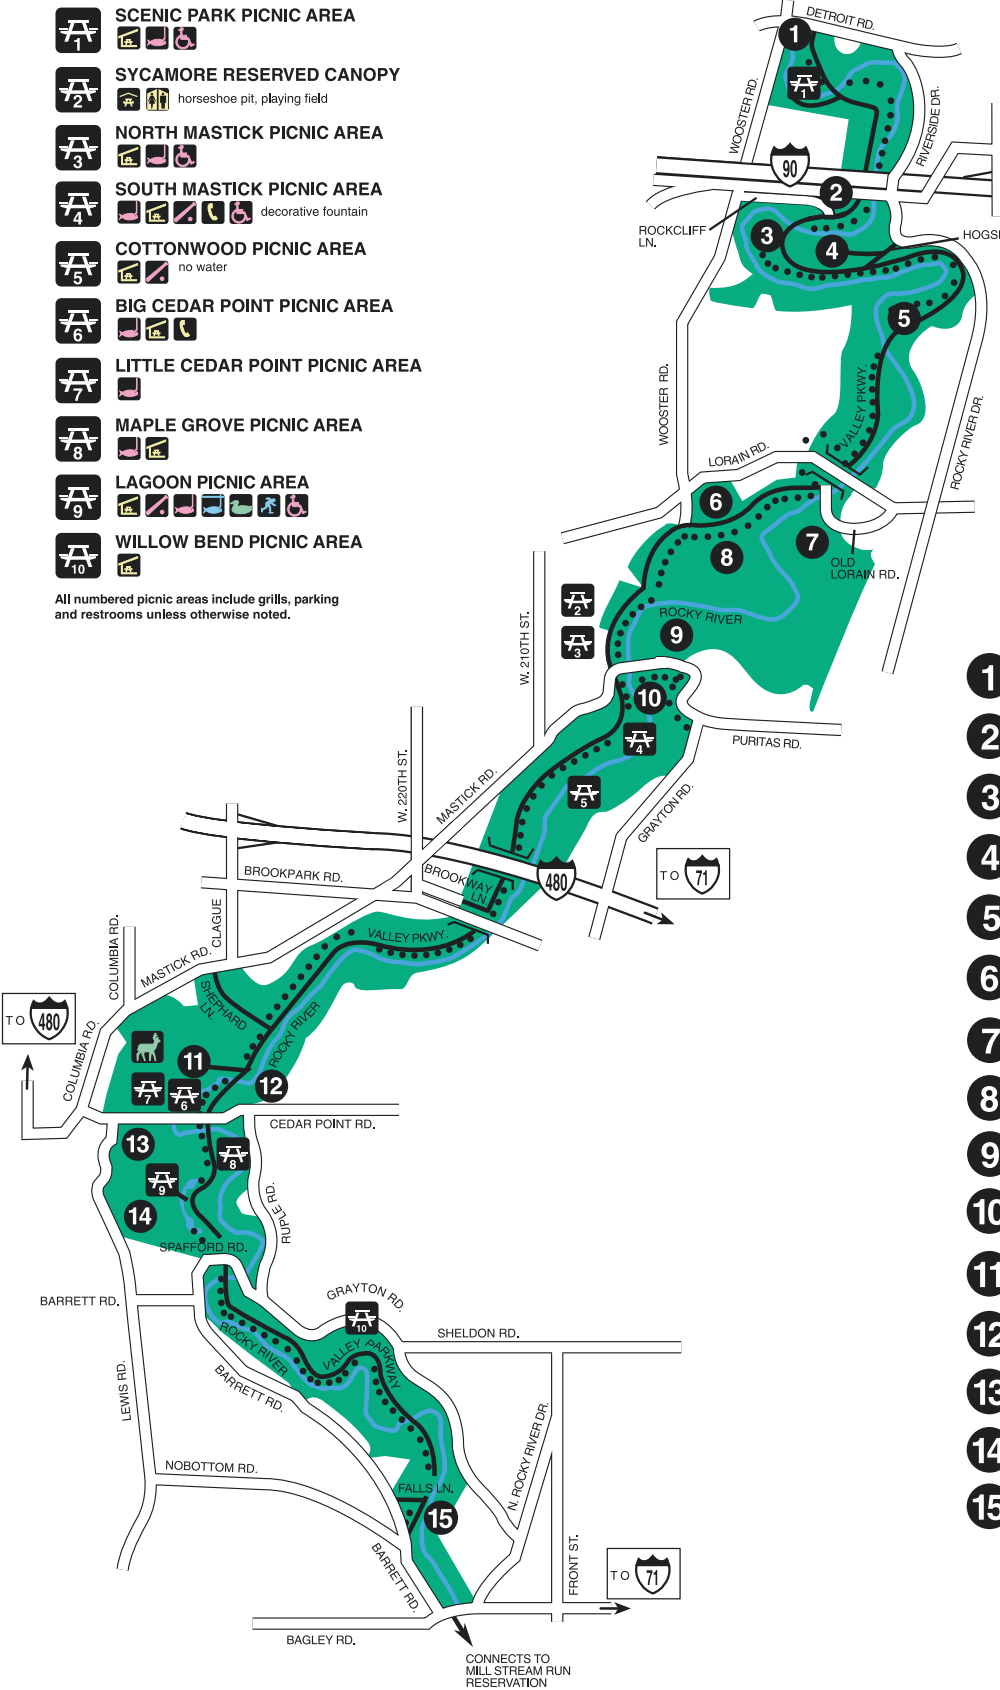

-  **SCENIC PARK PICNIC AREA**  
  
-  **SYCAMORE RESERVED CANOPY**  
 
-  **NORTH MASTICK PICNIC AREA**  
  
-  **SOUTH MASTICK PICNIC AREA**  
   
-  **COTTONWOOD PICNIC AREA**  
  
-  **BIG CEDAR POINT PICNIC AREA**  
  
-  **LITTLE CEDAR POINT PICNIC AREA**  

-  **MAPLE GROVE PICNIC AREA**  
 
-  **LAGOON PICNIC AREA**  
   
-  **WILLOW BEND PICNIC AREA**  

All numbered picnic areas include grills, parking and restrooms unless otherwise noted.

- 1** SCENIC PARK/EMERALD NECKLACE MARINA  
   
- 2** ROCKCLIFF SPRINGS  
  
- 3** MEMORIAL FIELD  
 
- 4** STINCHCOMB-GROTH MEMORIAL SCENIC OVERLOOK 
- 5** TYLER FIELD  

- 6** RANGER/PARK OPERATIONS HEADQUARTERS  
 
- 7** LITTLE MET GOLF COURSE  
   
- 8** BIG MET GOLF COURSE  
   
- 9** MASTICK WOODS GOLF COURSE  
   
- 10** ROCKY RIVER STABLES  
 
- 11** ROCKY RIVER NATURE CENTER  
    
- 12** LAWRENCE GRIST MILL
- 13** FROSTVILLE MUSEUM
- 14** LEWIS ROAD RIDING RING  

- 15** BEREA FALLS SCENIC OVERLOOK